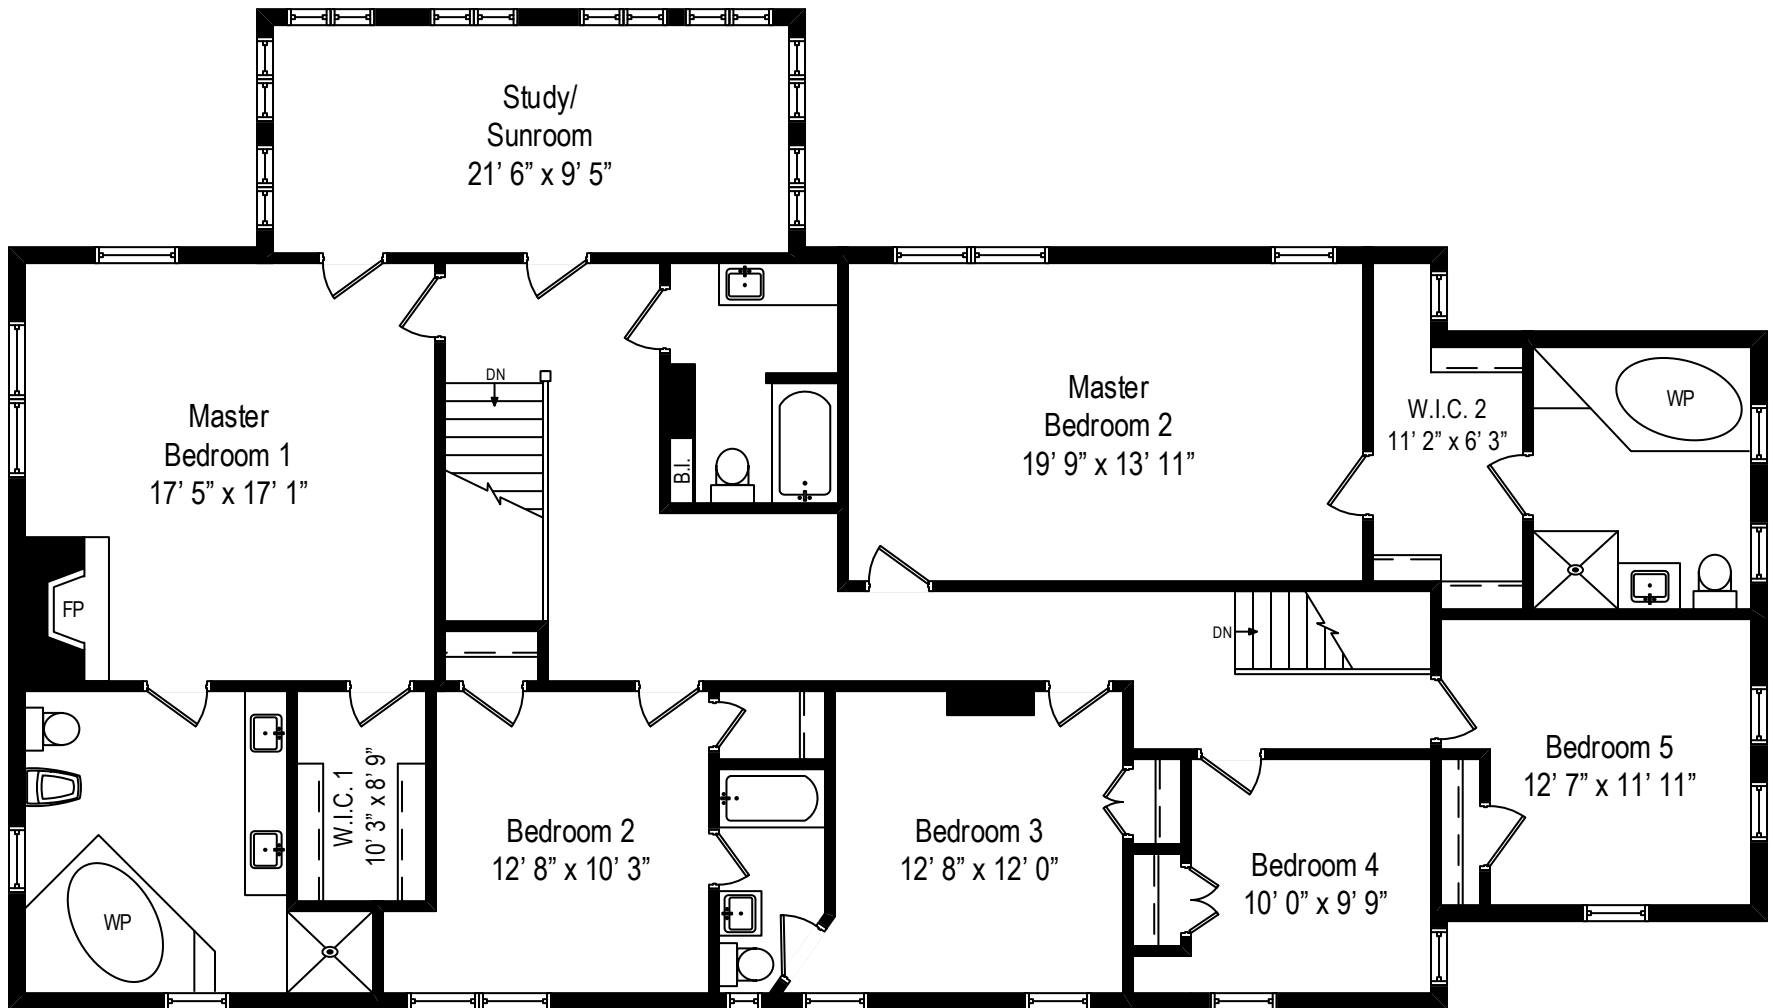

678 Sheridan Road – Winnetka, IL 60093

First Level

All dimensions are approximate. This plan is for marketing purposes only.

678 Sheridan Road – Winnetka, IL 60093

Second Level

678 Sheridan Road – Winnetka, IL 60093

Lower Level

All dimensions are approximate. This plan is for marketing purposes only.