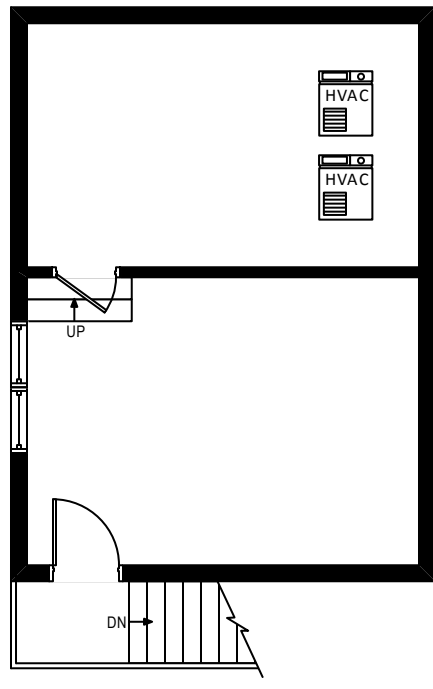

270 Larkin – Wheeling, IL 60090

First Level

All dimensions are approximate. This plan is for marketing purposes only.

Loft Unit A

Loft Unit D