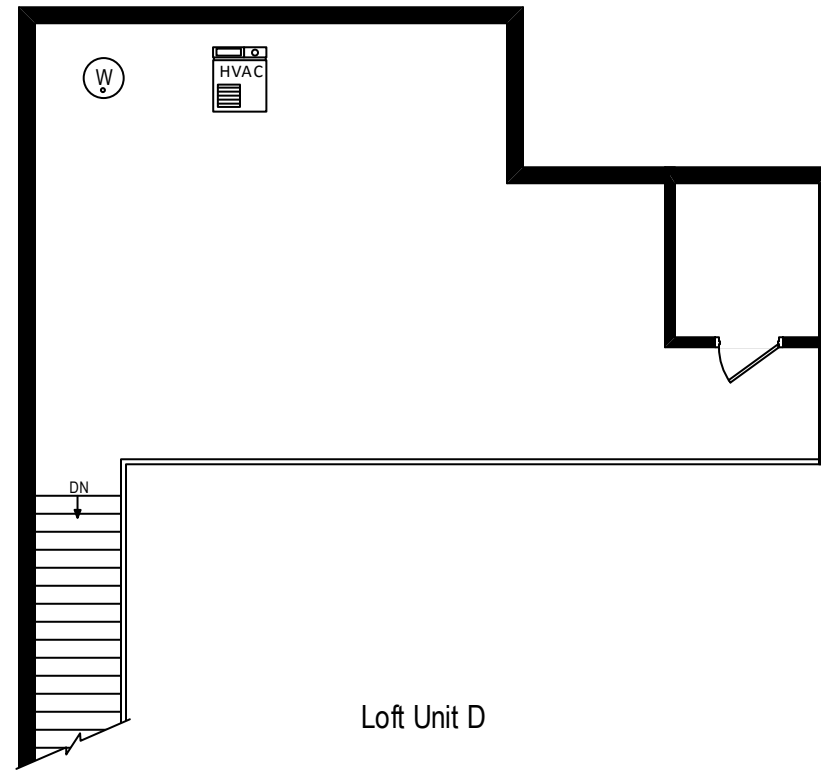

270 Larkin – Wheeling, IL 60090

First Level

All dimensions are approximate. This plan is for marketing purposes only.

Loft Unit A

Loft Unit D